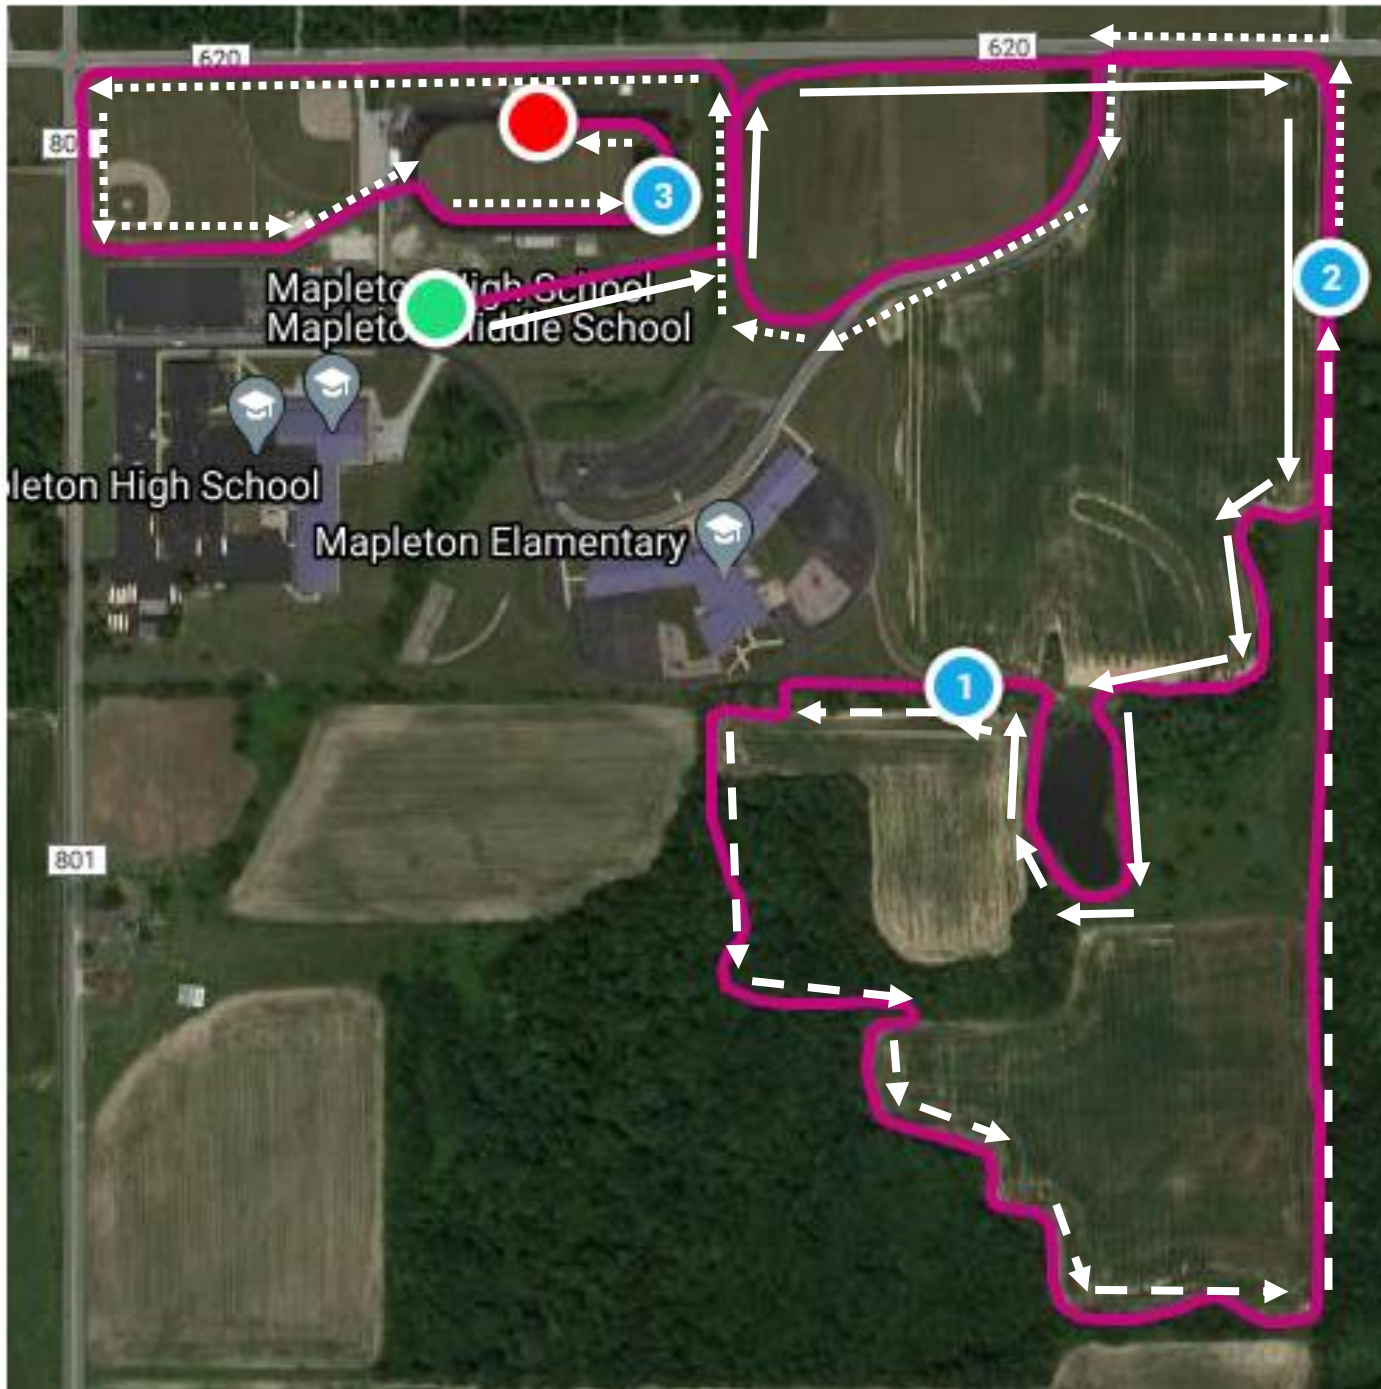

## 2M Course Map

1<sup>st</sup> Mile

2<sup>nd</sup> Mile

## 5k Course Map

1<sup>st</sup> Mile

2<sup>nd</sup> Mile

3<sup>rd</sup> Mile

Meet Worker Parking

Packet Pick-up

Camp  
Team Area

Finish Line Area

801

620

620

620

620

801

Spectator Parking Lot

Restroom

Starting Line Area

X  
Entrance

Mapleton Craft Show

Athlete Drop Off/  
Pick-up

801

635 County Road 801

Restroom

Overflow Parking